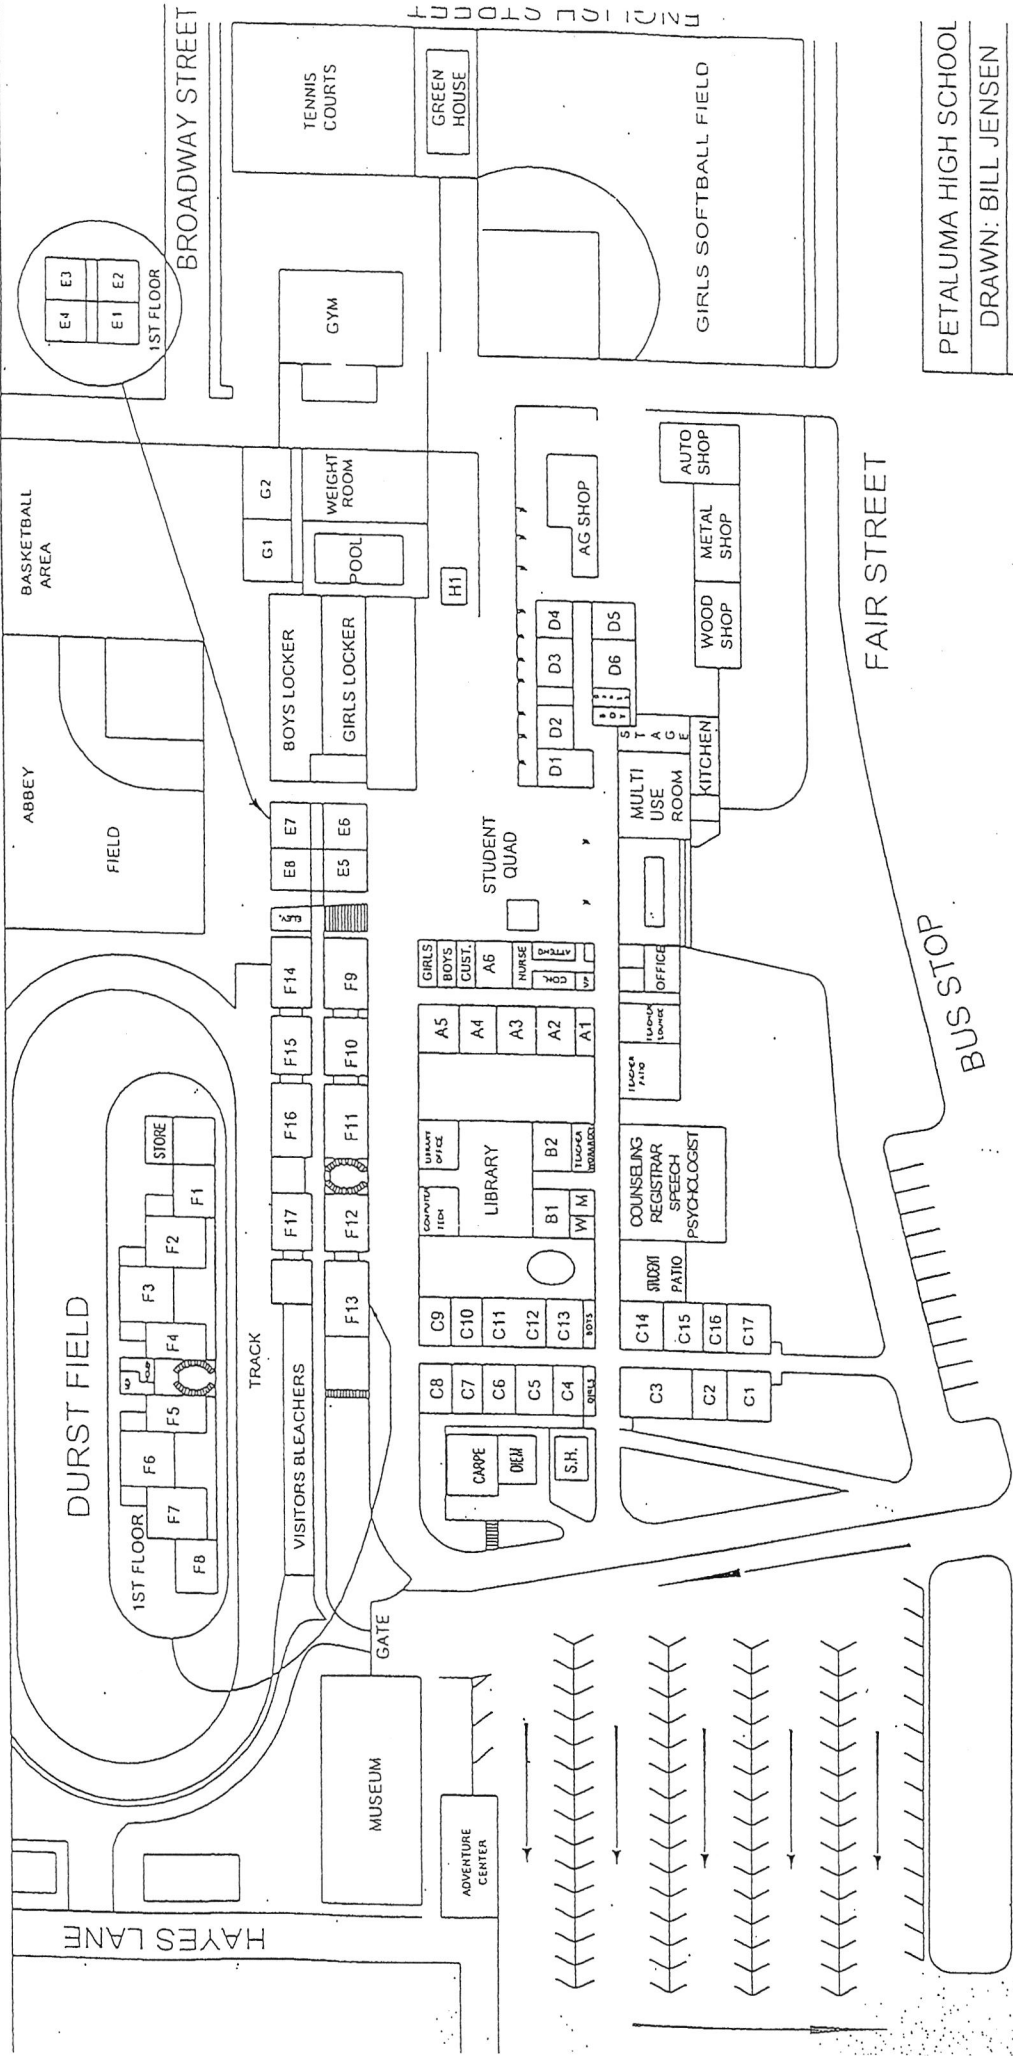

PETALUMA HIGH SCHOOL

PETALUMA HIGH SCHOOL
 DRAWN: BILL JENSEN
 MOD: MADDIE SIMMONS
 DRAFTING LAB